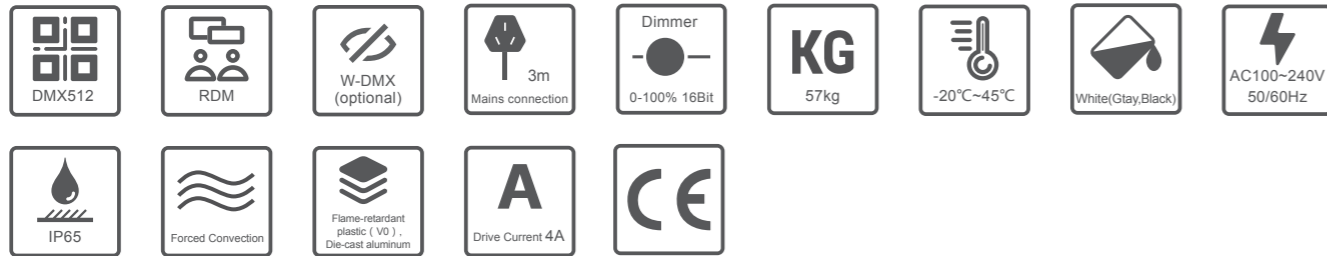

LUX OUTDOOR 1500 PROFILE

Lux Outdoor is a high power LED moving spot + profile, with the super efficient optic system, 1:7 times zoom 7-50°, the Max. output is 71000lx @ 5m; It is the comprehensive full function item, its accurate and efficient motor can provide smooth and precise Pan/tilt movement. It has framing-cutting system can cut out any polygon, and with zoom, focus, prism, color wheel, CMY, rotation gobo wheel, iris, frost can supply high-quality beam colors and gobos. It has equipped with animation wheel which can create dynamic water and dynamic fire effect. Lux Outdoor 1500 PROFILE is design for the outdoor permanent installation, theme park, big scale performance show, landmark building etc.

DIMENSIONS

SPECIFICATIONS

ROTATING GOBO

STATIC GOBO

COLORS

CMY+CTO

Animation Wheel

Framing System

TECHNICAL DATA

PRODUCT	
Light source	1000W
Angle	7°-50°
Max. Power	1300W
Display	On board Control, Custom Mode, 0-25Hz Strobe
Pan/Tilt rotation	540°/270°(8-16bit)
Con Personality	BASIC/29CHS、STANDARD/38CHS、Extend/43CHS
Special	Pan/Tilt movement blackout, User-selectable pan/tilt ranges, gravitation sensor for auto screen positioning
Rotating Gobo	7 Gobos+ White, Gobo-flow effect, Gobo shake, Bi-directional rotation
Static Gobo	8Gobos+White, Gobo-flow effect, Gobo shake
Colors	One color wheel(6 dichroic -filters+ White, Rainbow-flow effect)
CMYK	CMY wheel, Linear CTO function
Prism	One piece of 5 F prisms with bi-directional rotation, Speed adjustable One piece of linear prism with bi-directional rotation, Speed adjustable
Framing system	4 shutter blade; Each blade's angel and direction can be individual controlled, fully blackout; The whole Framing module is ±45°.
Animation Wheel	Bi-directional rotation, Speed adjustable
Iris	5-100% linearly adjustable with macro
Focus	Motorized linear focus
Zoom	Motorized linear Zoom
Frost	1 Frost filter