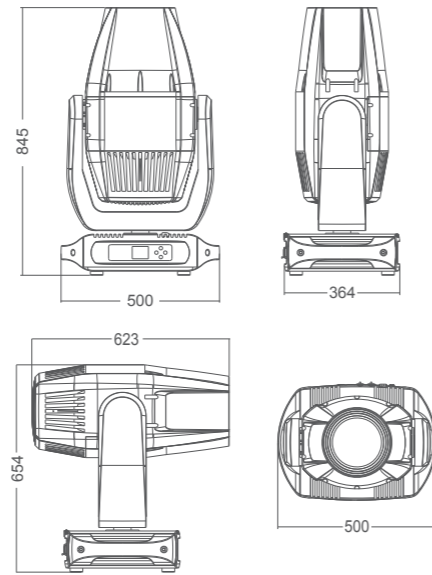

LUX OUTDOOR 1500 PROFILE

Lux Outdoor is a high power LED moving spot + profile, with the super efficient optic system, 1:7 times zoom 7-50°, the Max. output is 71000lx @ 5m; It is the comprehensive full function item, its accurate and efficient motor can provide smooth and precise Pan/tilt movement. It has framing-cutting system can cut out any polygon, and with zoom, focus, prism, color wheel, CMY, rotation gobo wheel, iris, frost can supply high-quality beam colors and gobos. It has equipped with animation wheel which can create dynamic water and dynamic fire effect. Lux Outdoor 1500 PROFILE is design for the outdoor permanent installation, theme park, big scale performance show, landmark building etc.

DIMENSIONS

SPECIFICATIONS

ROTATING GOBO

STATIC GOBO

COLORS

CMY+CTO

Animation Wheel

Framing System

TECHNICAL DATA

PRODUCT	
Light source	1000W
Angle	7°-50°
Max. Power	1300W
Display	On board Control, Custom Mode, 0-25Hz Strobe
Pan/Tilt rotation	540°/270°(8-16bit)
Con Personality	BASIC/29CHS、STANDARD/38CHS、Extend/43CHS
Special	Pan/Tilt movement blackout, User-selectable pan/tilt ranges, gravitation sensor for auto screen positioning
Rotating Gobo	7 Gobos+ White, Gobo-flow effect, Gobo shake, Bi-directional rotation
Static Gobo	8Gobos+White, Gobo-flow effect, Gobo shake
Colors	One color wheel(6 dichroic -filters+ White, Rainbow-flow effect)
CMYK	CMY wheel, Linear CTO function
Prism	One piece of 5 F prisms with bi-directional rotation, Speed adjustable One piece of linear prism with bi-directional rotation, Speed adjustable
Framing system	4 shutter blade; Each blade's angel and direction can be individual controlled, fully blackout; The whole Framing module is ±45°.
Animation Wheel	Bi-directional rotation, Speed adjustable
Iris	5-100% linearly adjustable with macro
Focus	Motorized linear focus
Zoom	Motorized linear Zoom
Frost	1 Frost filter