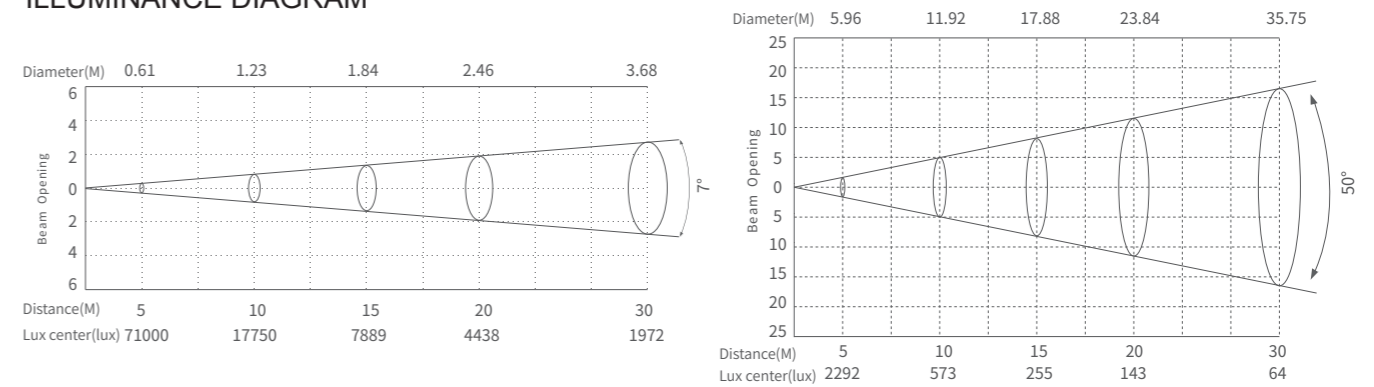

ILLUMINANCE DIAGRAM

ACCESSORIES

Wireless receiver Kit (X10156)